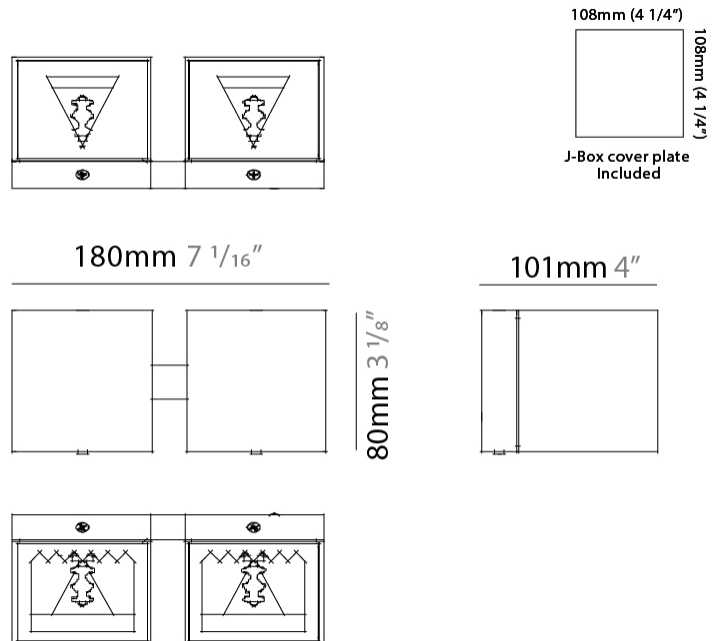

DAU DOUBLE SURFACE

D93095-

base number   Finish
Options

PROJECT _____
TYPE _____
SPECIFIER _____
QUANTITY _____
DATE _____

1. To build a product code in our configurator select the specify button on the base model # product page
2. To build a manual product code on this datasheet choose from the options listed below in blue font and add the suffix to the base model #

GENERAL

Series: Dau _____
Subseries: Dau Double _____
Brand: Milan _____
Division: Design _____
Mounting Type: Surface _____
Mounting Location: Wall _____
Subcategory: Up/Down Light _____

PHYSICAL

Shape: Rectangle _____
Length (mm): 180 _____
Length (in): 7 1/16 _____
Height (mm): 80 _____
Depth (mm): 101 _____
Height (in): 3 1/8 _____
Depth (in): 4 _____
Extension (mm): 101 _____
Extension (in): 4 _____
Light Distribution: Direct / Indirect _____
Fixture Finish: BAL / MWL / BSL _____
Fixture Material: Extruded Aluminum _____

ELECTRICAL

Number of Lamps: 2 _____
Lamp Type: LED Retrofit _____
Lamp Shape: T4 _____
Bulb Included: Bulb Not Included _____
Max. Wattage Per Lamp (W): 3.5 _____
Lamp Base: G9 _____
Input Voltage (V): 120Vac Direct Line _____

LED

OPTICAL

RATINGS AND CERTIFICATIONS

Certified By: Certified for North American Standards _____
IP rating: IP20 _____