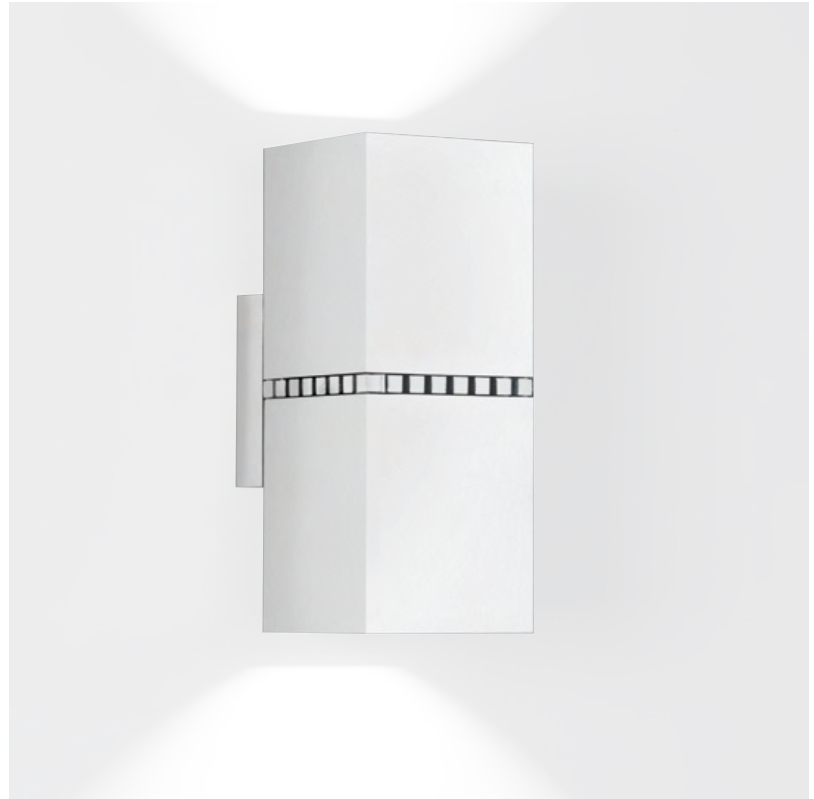

DAU DOUBLE SURFACE

D93195R9-

base number _____
Finish Options _____

1. To build a product code in our configurator select the specify button on the base model # product page
2. To build a manual product code on this datasheet choose from the options listed below in blue font and add the suffix to the base model #

GENERAL

Series: Dau _____
Subseries: Dau Double _____
Brand: Milan _____
Division: Design _____
Mounting Type: Surface _____
Mounting Location: Wall _____
Subcategory: Up/Down Light _____

PHYSICAL

Shape: Rectangle _____
Length (mm): 80 _____
Length (in): 3 1/8 _____
Height (mm): 200 _____
Depth (mm): 101 _____
Height (in): 7 7/8 _____
Depth (in): 4 _____
Extension (mm): 101 _____
Extension (in): 4 _____
Light Distribution: Direct / Indirect _____
Fixture Finish: [BAL](#) / [MWL](#) / [BSL](#) _____
Fixture Material: Extruded Aluminum _____

ELECTRICAL

Lamp Type: LED _____
Total Output Wattage (W): 18.6 _____
Dimming: Electronic Low Voltage Dimming _____
Input Voltage (V): 120 _____

LED

Number of LEDs: 2 _____
Color Temperature (°K): 3000 _____
Nominal Lumen (lm): 1912 _____
CRI: >90 CRI _____
Lamp Life (hrs): 50000 _____

OPTICAL

RATINGS AND CERTIFICATIONS

Certified By: Certified for North American Standards _____
IP rating: IP20 _____

80mm (3 1/8")

101mm (4")

200mm (7 7/8")

108mm (4 1/4")

J-Box cover plate Included