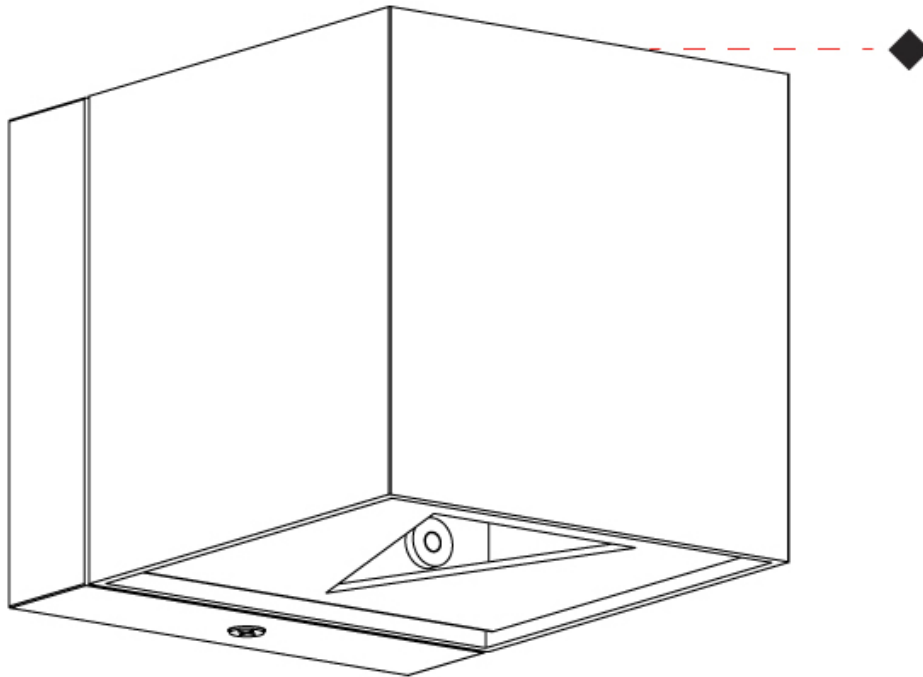

DAU SINGLE SURFACE

D93041-

PROJECT	_____
TYPE	_____
SPECIFIER	_____
QUANTITY	_____
DATE	_____

D